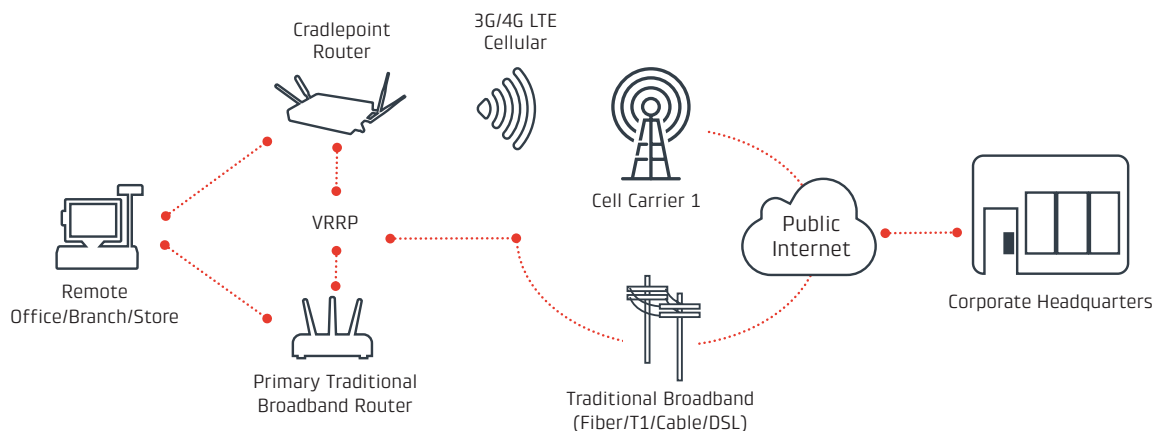

Cradlepoint Failsafe Plus Solution

Network Uptime Assurance Solutions

CRADLEPOINT AS REDUNDANT ROUTER WITH 3G/4G LTE FAILOVER CONNECTIVITY CONNECTED TO OTHER PRIMARY ROUTER WITH TRADITIONAL BROADBAND PRIMARY CONNECTIVITY

FULL REDUNDANCY SOLUTION - PROTECTION AGAINST FAILURE OF PRIMARY WIRED CONNECTIVITY AND/OR PRIMARY ROUTER

- + Auto Failover/ Failback from Primary Router and/or Wired Network to redundant Cradlepoint router and 3G/4G LTE Network using VRRP (Virtual Router Redundancy Protocol)
- + Plugs into Ethernet port on existing/primary router (e.g. Cradlepoint, Cisco, Juniper, etc.)
- + Integrated Enterprise 4G LTE and/or 3G Modems with high-gain external antennas. Designed for better security, higher performance, and 24x7 operation. Support for US and international carriers.
- + Future-proof your network: Single versatile hardware platform supports several carriers
- + USB port for use with an optional USB-to-Serial adapter to support out-of-band management connection to console port on primary router
- + Cradlepoint Enterprise Cloud Manager provides zero touch configuration/ deployment, remote management, firmware updates
- + VRRP functionality requires EEL (sold separate) or included with ECM PRIME