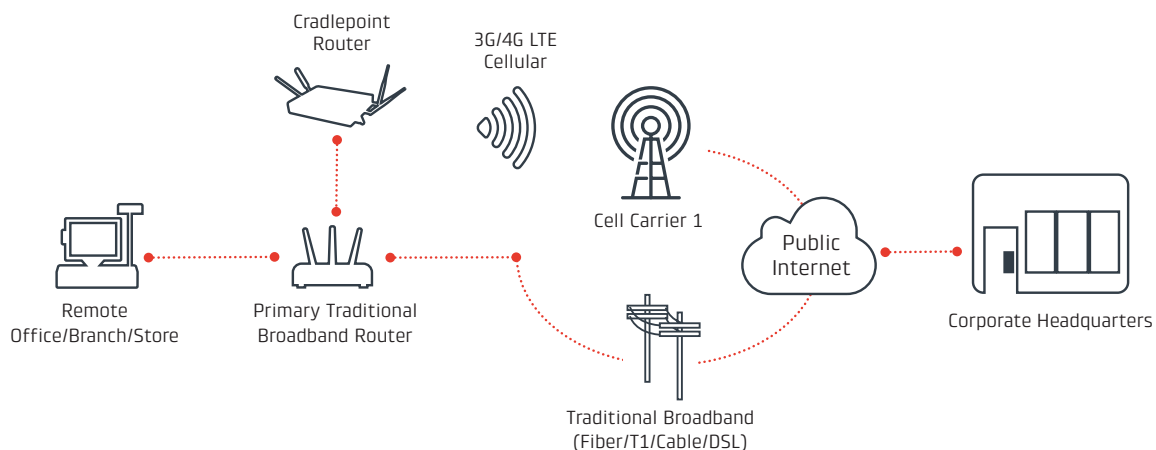

### CRADLEPOINT ROUTER FOR 3G/4G LTE FAILOVER CONNECTIVITY ONLY CONNECTED TO OTHER PRIMARY ROUTER WITH TRADITIONAL BROADBAND PRIMARY CONNECTIVITY

### PROTECTION AGAINST FAILURE OF PRIMARY WIRED CONNECTIVITY ONLY

- + Plugs into Ethernet port on existing router (e.g. Cisco, Juniper, etc.)
- + A VPN tunnel can be established by either the primary router or the Cradlepoint router (IBR600 or MBR1400 only)
- + Integrated Enterprise 4G LTE and/or 3G Modems with high-gain external antennas. Designed for better security, higher performance, and 24x7 operation. Support for US and international carriers.
- + Future-proof your network: Single versatile hardware platform supports several carriers
- + Cradlepoint Enterprise Cloud Manager provides zero touch configuration/ deployment, remote management, firmware updates