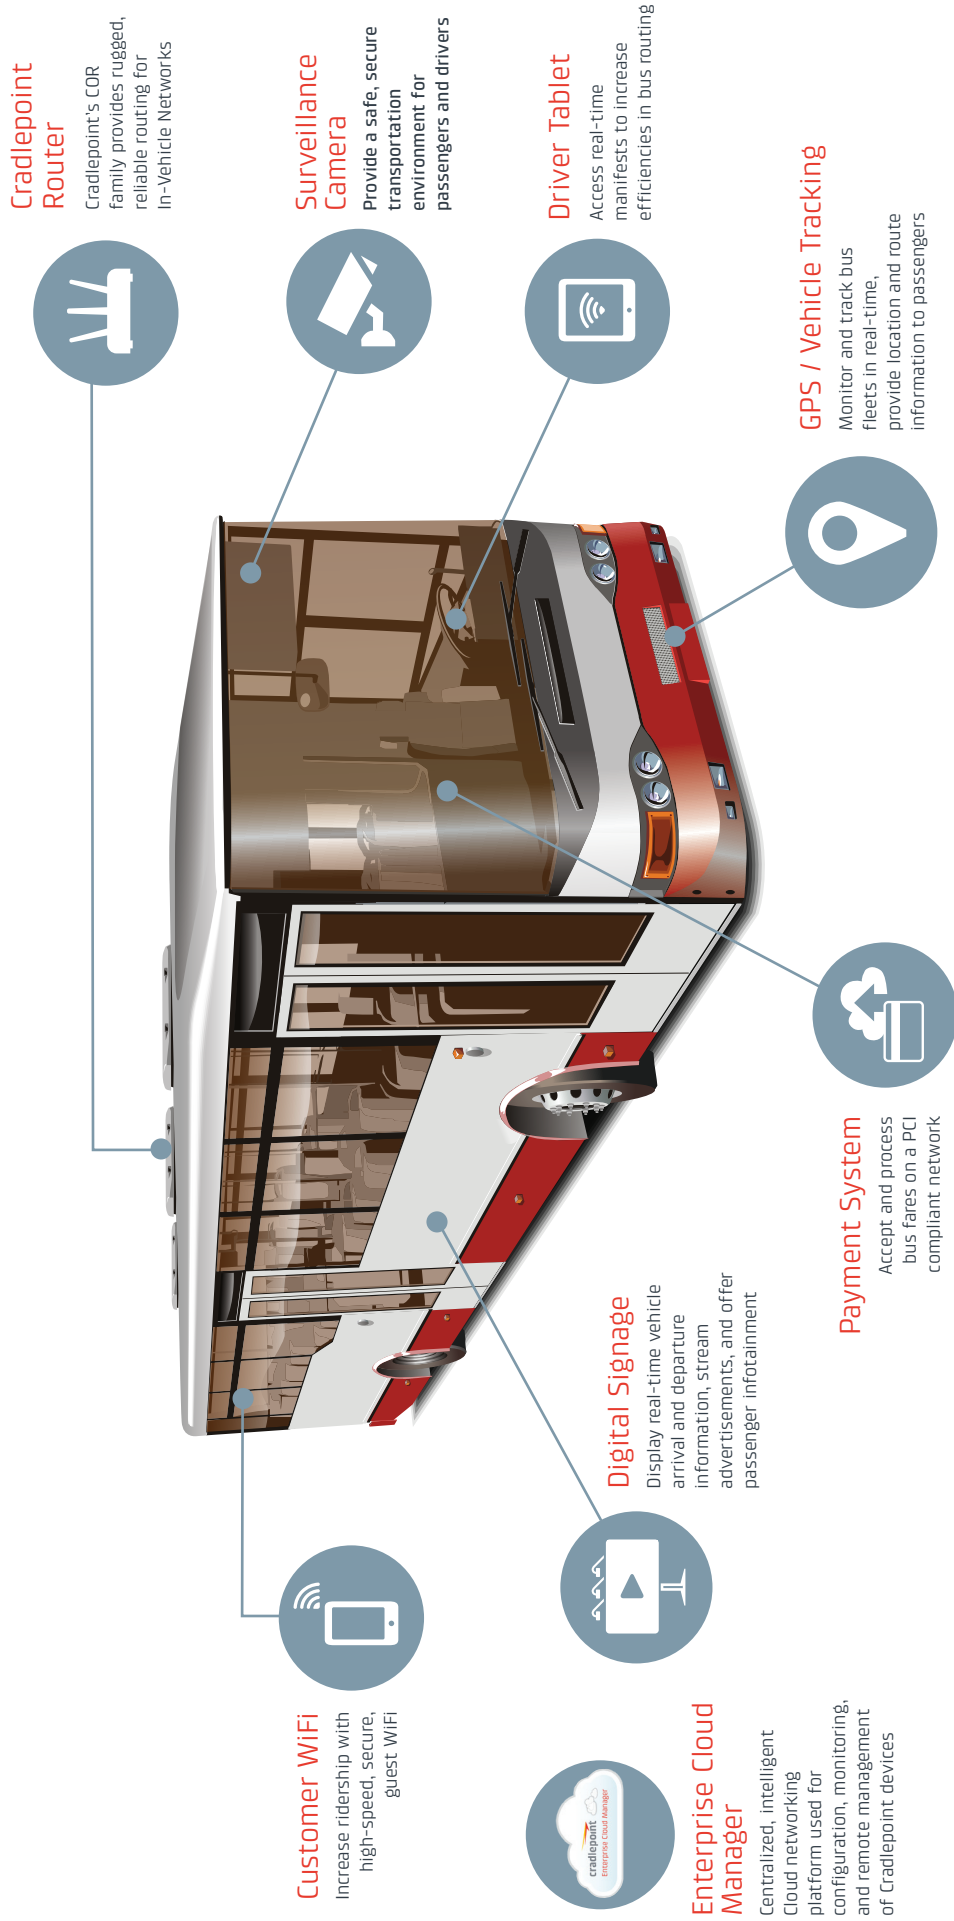

Connected Mass Transit Technologies

The use of wireless in mass transit fleets is growing as digital video systems, GPS, WiFi, credit card processing, and other cloud-based applications are relied upon to streamline operations and improve the customer experience. With Cradlepoint's integrated 3G/4G/LTE networking solution, bus fleets can process payments, power bus driver tablets, manage interior and exterior digital signage, as well as deliver secure, segmented passenger and driver WiFi.

Global Leader in 4G LTE Network Solutions

Enterprise Systems, Inc.

Sales Team

Sales@enter-sys.com

877-343-1212