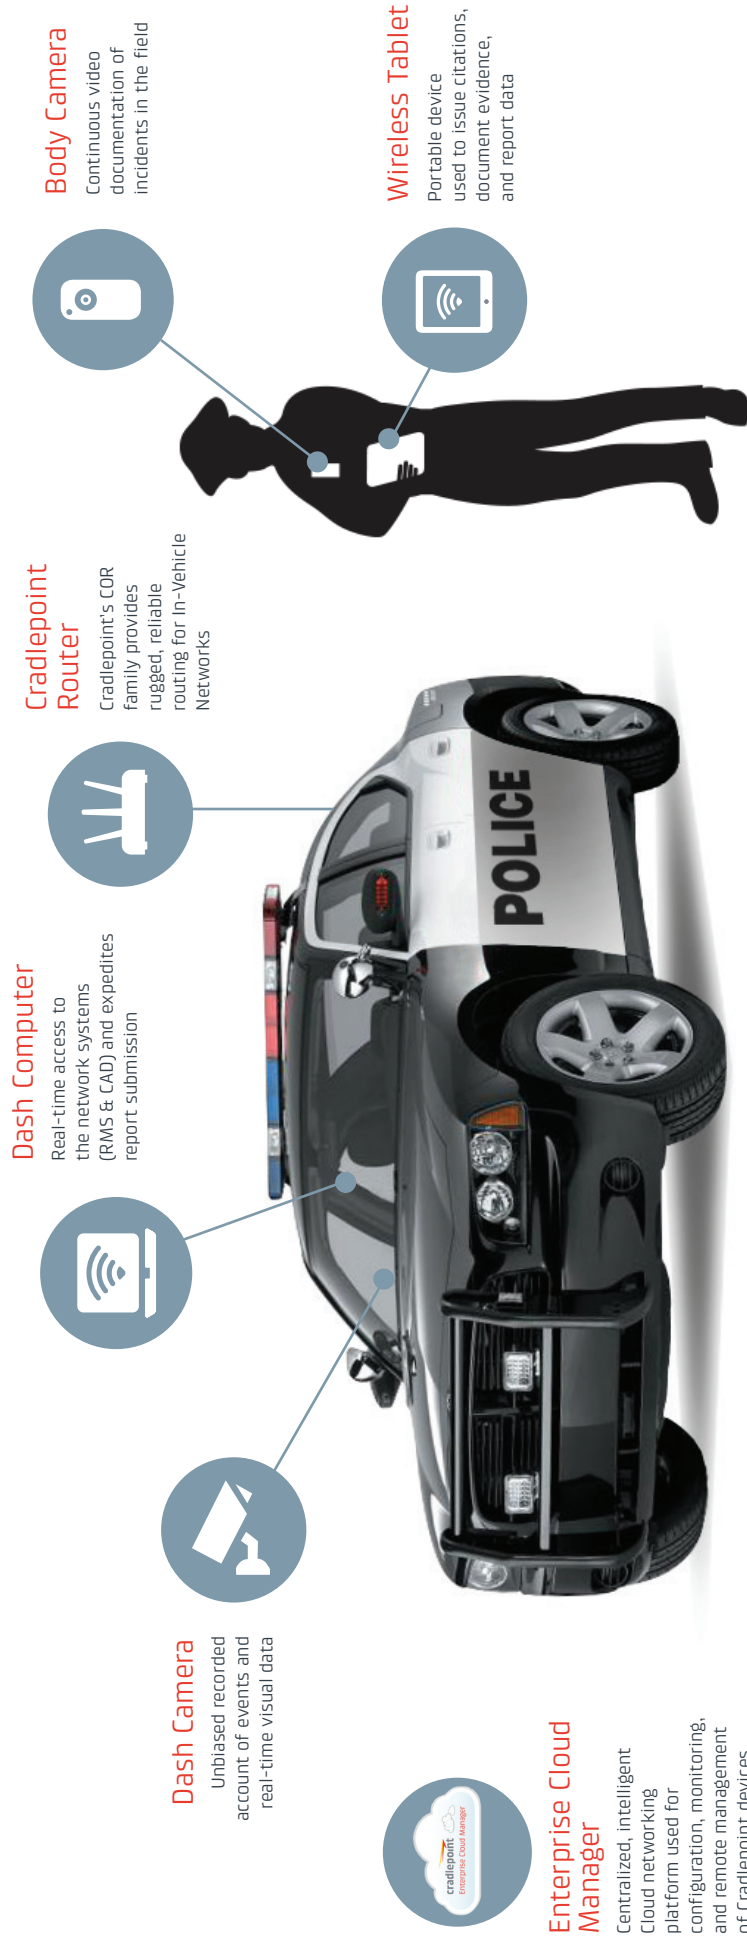

Connected Police Technologies

With 3G/4G/LTE, police vehicles can use the in-vehicle connectivity to power mission critical applications, not only for reporting, but also for body cameras, video streaming, and dashboard cameras. With ignition sensing, in-vehicle networks can run even while the vehicle is parked, creating networks that are powered by the officer's vehicle.

Global Leader in 4G LTE Network Solutions

Enterprise Cloud Manager
Centralized, intelligent Cloud networking platform used for configuration, monitoring, and remote management of Cradlepoint devices

Enterprise Systems, Inc.
Sales Team
Sales@enter-sys.com
877-343-1212