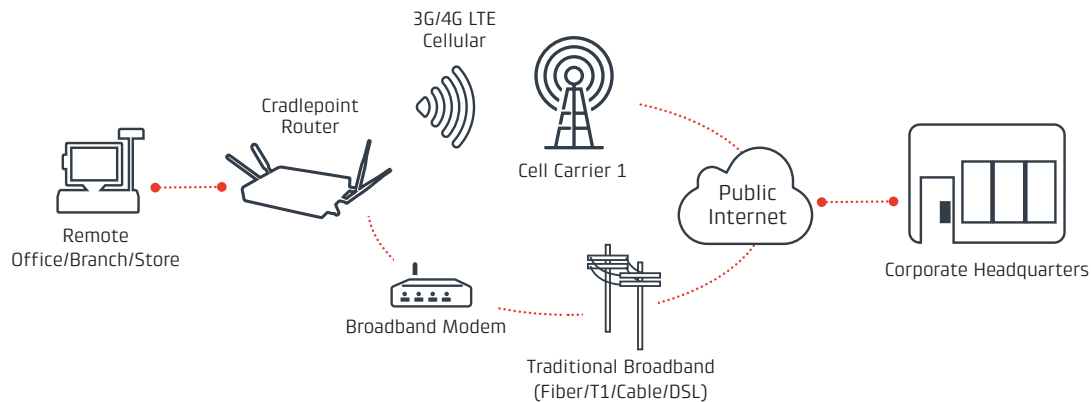

Cradlepoint Solo Plus Solution

Network Uptime Assurance Solutions

SINGLE CRADLEPOINT ROUTER WITH TRADITIONAL BROADBAND PRIMARY CONNECTIVITY AND 3G/4G LTE FAILOVER CONNECTIVITY

PROTECTION AGAINST FAILURE OF PRIMARY WIRED CONNECTIVITY ONLY

- + Auto Failover/ Failback from Wired Network to redundant 3G/4G LTE Network
- + Supports zone based firewall and security policies, enables PCI compliance
- + Advanced routing and security features including VPN, NAT, VLAN, WiFi as WAN, WAN Affinity, QOS, and more
- + Additional advanced security and routing features with an optional Extended Enterprise License (OSPF, BGP, VRRP, NHRP, OpenVPN, L2TP, NEMO/DMNR) or optional Zscaler cloud based content filtering
- + Guest WiFi capability separate and secure from corporate network
- + Integrated Enterprise 4G LTE and/or 3G Modems with high-gain external antennas. Designed for better security, higher performance, and 24x7 operation. Support for US and international carriers.
- + Future-proof your network: Single versatile hardware platform supports several carriers
- + Cradlepoint Enterprise Cloud Manager provides zero touch configuration/ deployment, remote management, firmware updates